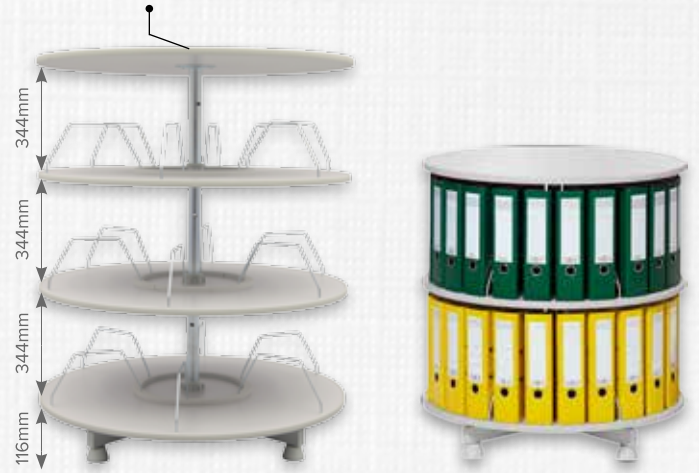

# Rotary File Storage Units

Designed as Demountable (KD)

All Unit Turns Independently

## DT SERIES

- Compared to other systems 60% more storage capacity
- Demountable system, easy to assemble
- Every level can hold 24 DIN A4 filer
- Grey MFC with ABS edge banding
- Max height 6 levels
- Main starter unit, leg and 2 levels
- Extension unit 1 level