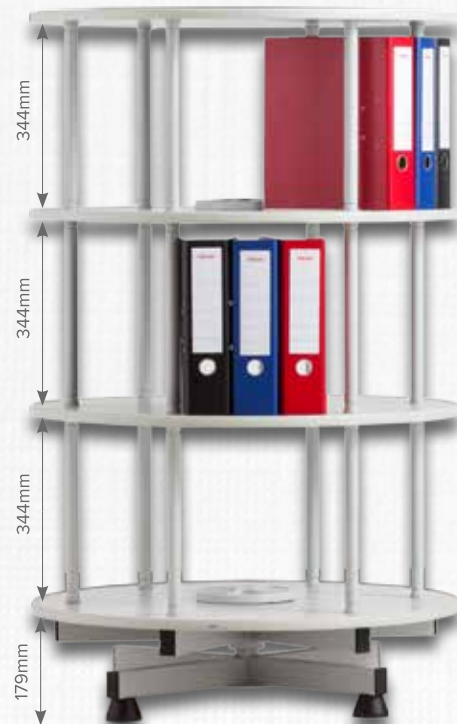

For more information
www.cehaburo.com